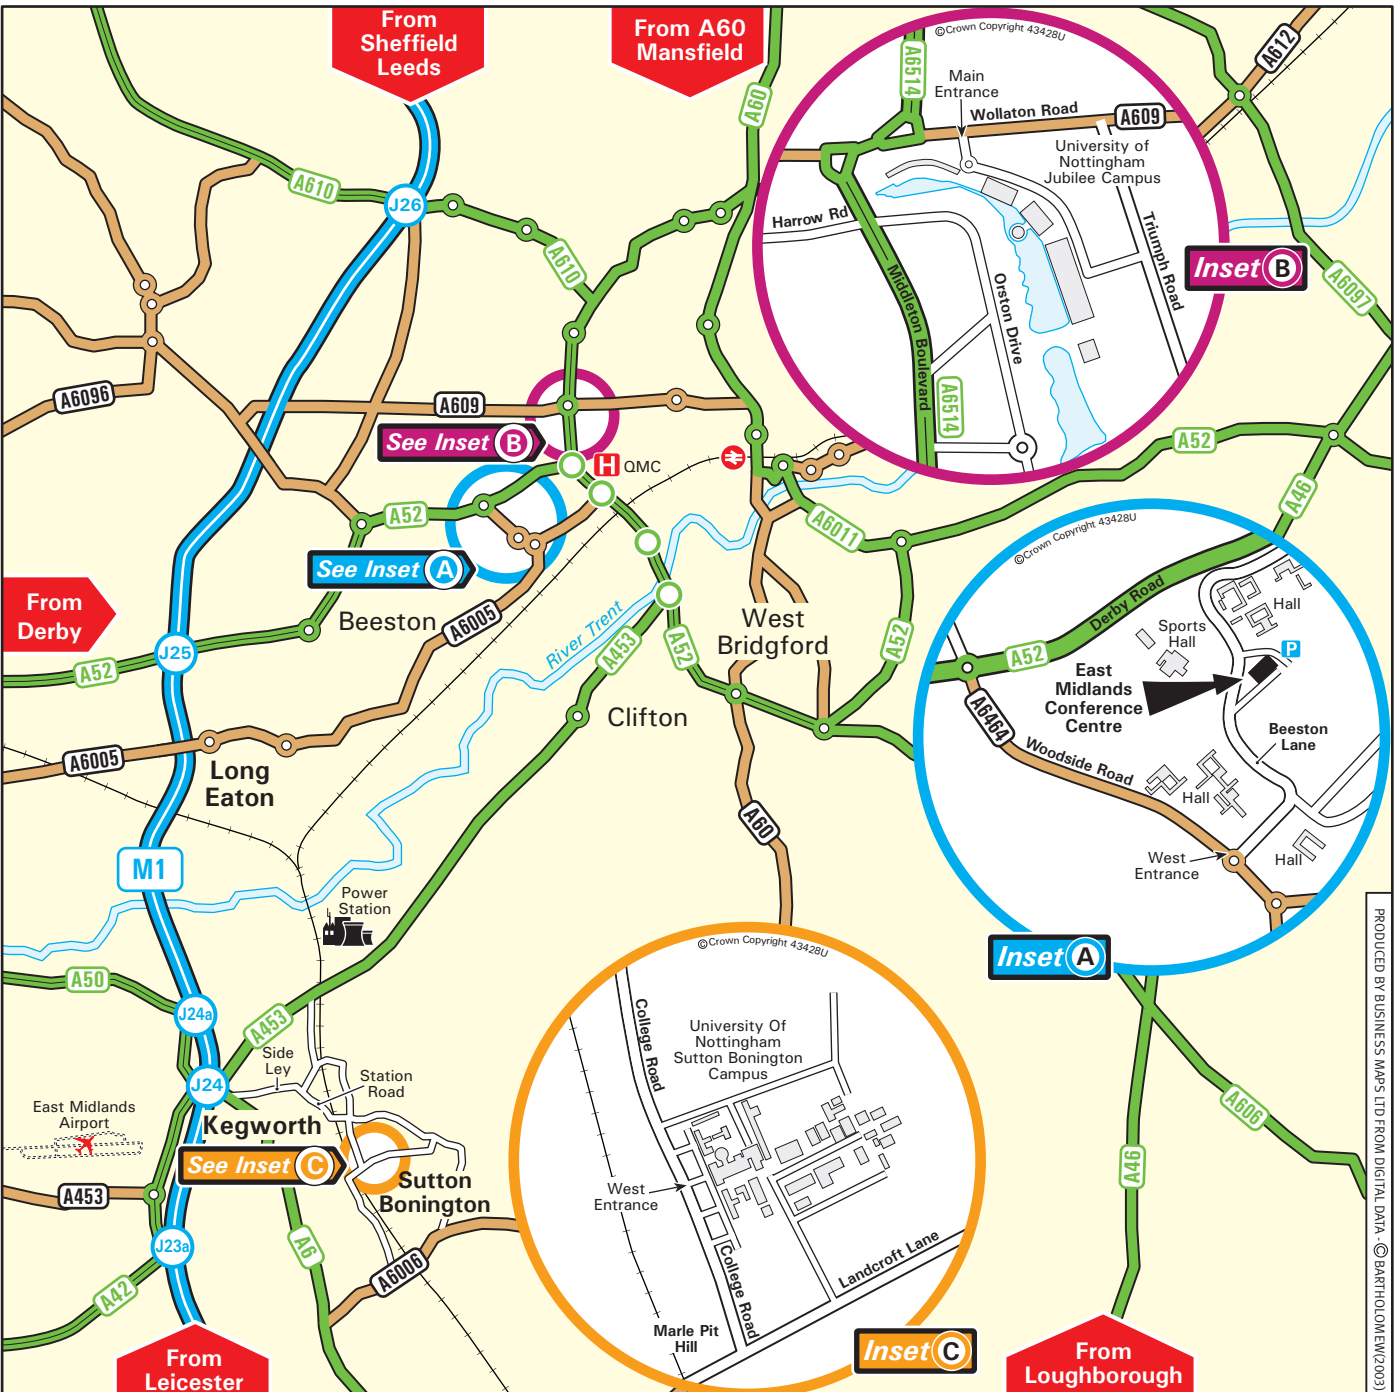

From the M1 to the Jubilee Campus - Inset B

Leave the M1 at junction 25 (signed Nottingham, Derby and A52).
Join the A52 towards Nottingham.
Remain on the A52 for 5.6 miles until the roundabout junction with the Queens Medical Centre.
Turn left onto the A6514 (Middleton Boulevard) and move into the right hand lane on the approach to the roundabout.
Turn right following the signs to the A609 (City Centre) and exit the roundabout in the middle lane.
Turn first right into the main entrance of the Jubilee Campus off Wollaton Road.

From M1 to Sutton Bonington Campus - Inset C

Leave the M1 at junction 24 (signed Nottingham (S), East Midlands Airport and A6).
Join the A6 (Derby Road) towards Kegworth.
Turn left (Side Ley) following signs to Sutton Bonington.
Follow the road over a canal and turn right (Station Road) signed Sutton Bonington Campus.
Turn right onto College Road and the West Entrance to the Campus is on the left hand side.

Car Parking

Car parking is available at all three locations and are indicated clearly on the relevant campus maps.

Telephone the Sales Office if you need assistance on 0115 9515000